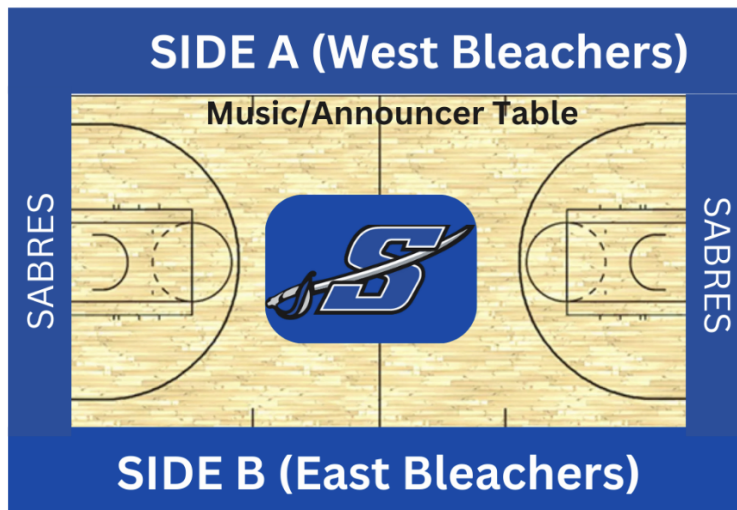

DANCE TEAM TOURNAMENT SECTION 4AA

SATURDAY, JANUARY 31, 2026
SARTELL HIGH SCHOOL
3101 PINE CONE ROAD N • SARTELL MN 56377
320.656.3717

PARKING

Spectators should enter through our main doors - Doors 1 & 28
These doors will open for spectators at 11:00 a.m. The gym doors will open at 11:30 a.m.

LINEUP & GYM INFORMATION

Please review the 'Order of Performance' below carefully as it indicates which teams face which side of the gym. The map below shows the our gym layout.

SCHEDULE, MARK TIMES, & ORDER OF PERFORMANCE