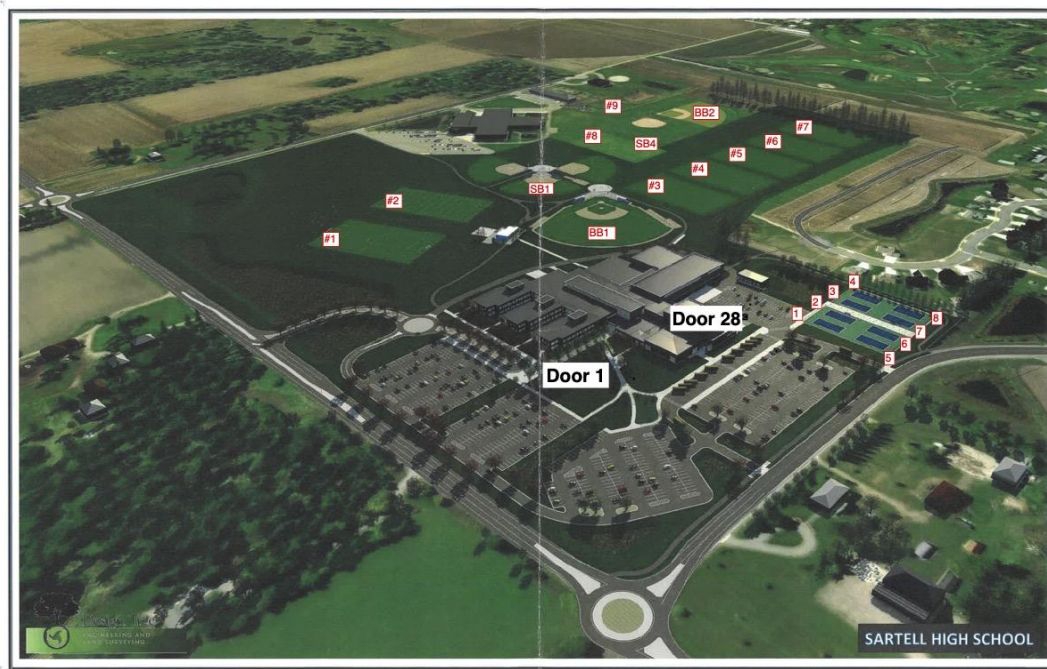

DANCE TEAM TOURNAMENT SECTION 4AA

SATURDAY, JANUARY 31, 2026
SARTELL HIGH SCHOOL
3101 PINE CONE ROAD N • SARTELL MN 56377
320.656.3717

PARKING

Spectators should enter through our main doors - Doors 1 & 28
These doors will open for spectators at 11:00 a.m. The gym doors will open at 11:30 a.m.

LINEUP & GYM INFORMATION

Please review the 'Order of Performance' below carefully as it indicates which teams face which side of the gym. The map below shows the our gym layout.

SCHEDULE, MARK TIMES, & ORDER OF PERFORMANCE

HIGH KICK COMPETITION

1. St. Francis
2. Sauk Rapids-Rice
3. Detroit Lakes
4. Zimmerman
5. Big Lake
6. Albany
7. Pequot Lakes
8. Becker
9. ROCORI
10. Little Falls
11. Foley
12. Sartell
13. St Cloud Crush
14. Monticello
15. Wadena Deer Creek

SIDE A (West Bleachers)

Monticello
Foley
St. Cloud
ROCORI
Wadena Deer Creek
Little Falls
Sartell
Becker

SIDE B (East Bleachers)

St. Francis
Sauk Rapids-Rice
Detroit Lakes
Big Lake
Albany
Pequot Lakes
Zimmerman